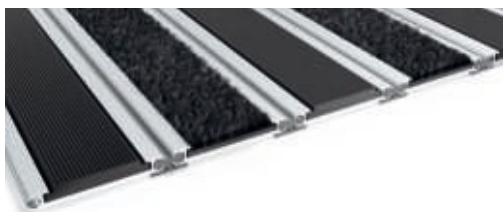

CLEAN RYPS-RUBBER WIDE TEKSTIIL+KUMM/PVC