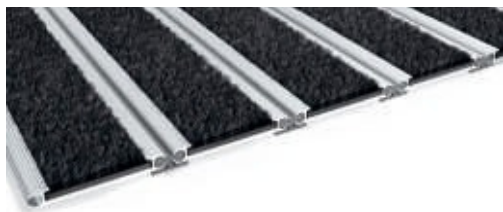

CLEAN SYSTEM WIDE

CLEAN RYPS WIDE TEKSTIIL

Clean Ryps Wide 12 mm

185 €/m²

Insert colors:

Grey

Black

Brown