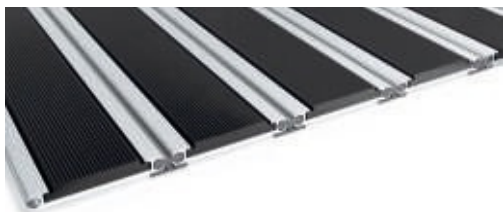

CLEAN RUBBER WIDE KUMM/PVC