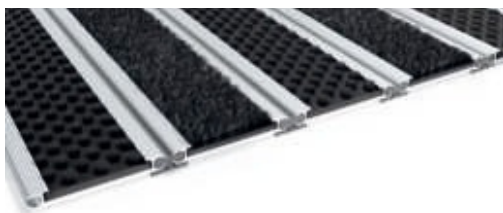

CLEAN RYPS-SCRUB WIDE TEKSTIIL+HARJAS