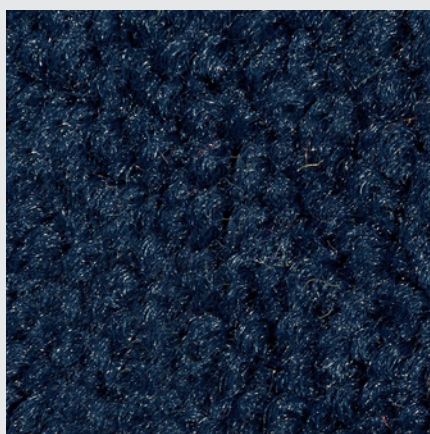

Smokey Mount

047

Regal Red

134

Sahara

157

Navy

858

Raven Black

875

Taupe

959